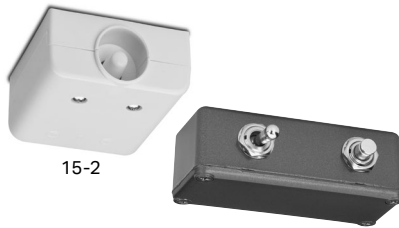

Mini Consoles

Distributor Discount Code **WK LIST**

Mini Consoles provide control for one or two doors. Momentary or maintained push button switches with Bi-Color LED indicators.

Dimensions: 4-1/8" W x 3-1/8" H x 6-1/4" L

Color: Beige

Contacts: 5 Amp @ 30VDC

Power: 24VDC @ 0.02 Amp required for each LED

DTMO-2

DTMO-1

DTMO-1	One momentary switch and one LED	268.00
DTMO-2	Two momentary switches and two LEDs	295.00
DTMOMA-2	One momentary, one maintained switch and two LEDs	375.00
DTMA-2	Two maintained switches and two LEDs	295.00

Desk Switch Compact Box

Distributor Discount Code **DK LIST**

15-2

15-2-3

D15-1	AA, SPDT push switch, 6 Amp @ 30VAC/DC	122.00
D15-2	MO, SPDT push switch, 10 Amp @ 30VAC/DC	84.00
D15-3	AA, SPDT toggle switch, 6 Amp @ 30VAC/DC	145.00
D15-2-3	(1) MO push switch and (1) AA (on/off) toggle SPDT, 6 Amp @ 30VAC/DC	205.00