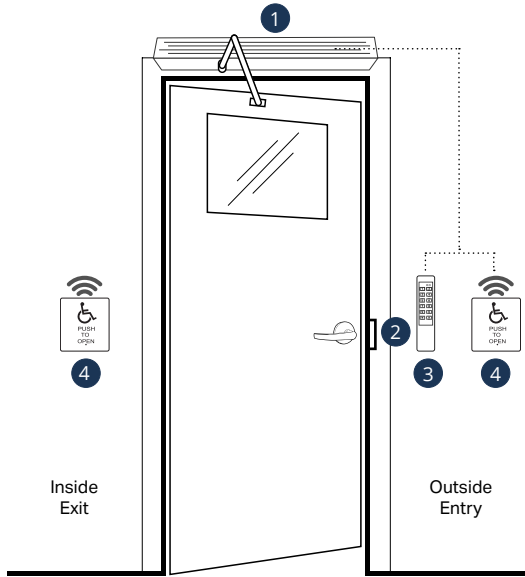

Automated Electric Strike Access Control

1 AUTO Series

Low Energy Swing Door Operators

AUTOS136V	Push Arm, 36" Opening
AUTOS236V	Pull Arm, 36" Opening
AUTO-IR	Present Sensor

- Single button, self-tuning setup
- Built-in 1 Amp power supply
- Onboard lock sequencing

2 55 Series

3/4" Latchbolt Electric Strikes

55-AU	Cylindrical Faceplate
55-BU	Mortise – Deadlatch Below
55-CU	Mortise – Deadlatch Above
55-ABCU	Multi-Application Kit

- Interchangeable faceplate design
- Horizontal alignment adjustment
- No centerline relocation

3 923 Series

Indoor/Outdoor Digital Keypads

923	Self Contained
923P	Self Contained w/Prox
923PW	Weigand Output

- Narrow surface, mullion or frame mount
- Heavy cast vandal resistant housing
- 500 users

4 480 Series

Push Plate Actuators

482A4U	Square, SPDT
484A4U	Square, DPDT
482A4RU	Round, SPDT

- PUSH-TO-OPEN
- Recessed, surface and bollard mounting